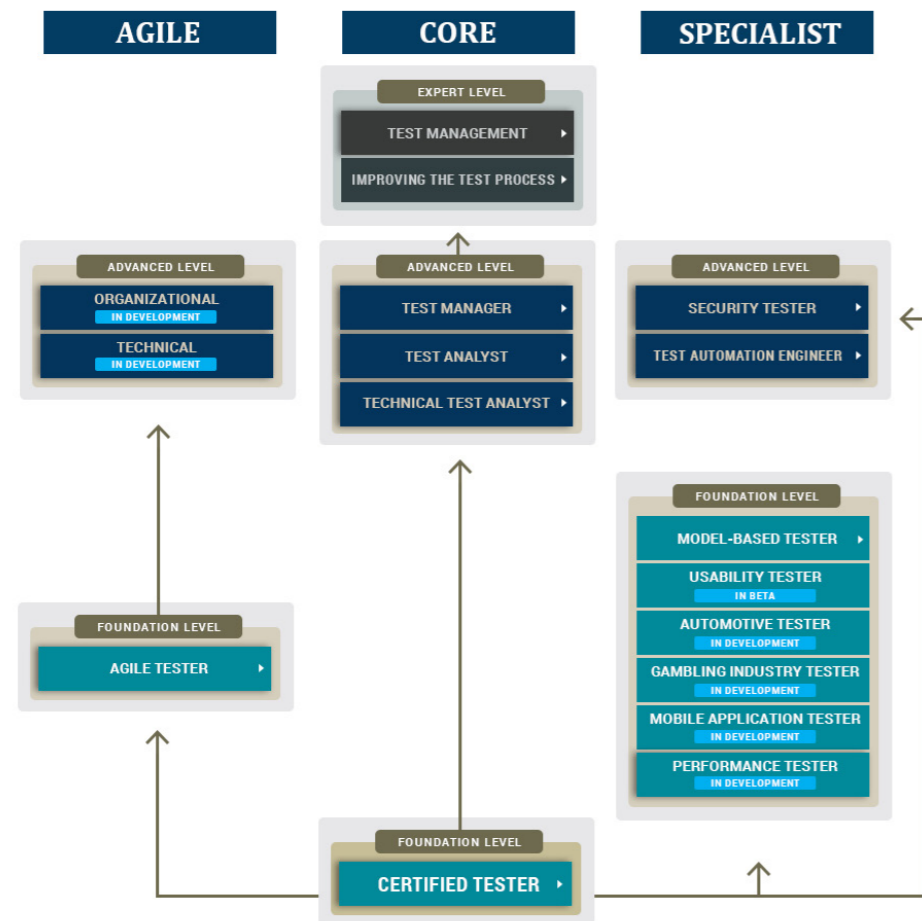

GASQ

“ Our ISTQB® training portfolio follows the matrix defined by ISTQB® Organization. This matrix increases progressively learning objectives (Foundation, Advanced, Expert), and streams, that identify clusters of certification modules (Core, Agile, Specialist).”

Training catalogue

q-leap's Training suite is focused on Software Quality Assurance, our core expertise. Our portfolio includes certified full program training and small module training developed by our testing specialists and more thorough in some areas of testing. Our training courses are designed for the entire lifecycle of digital product development, from conception to maintenance, allowing you to sharpen your skills in activities such as: